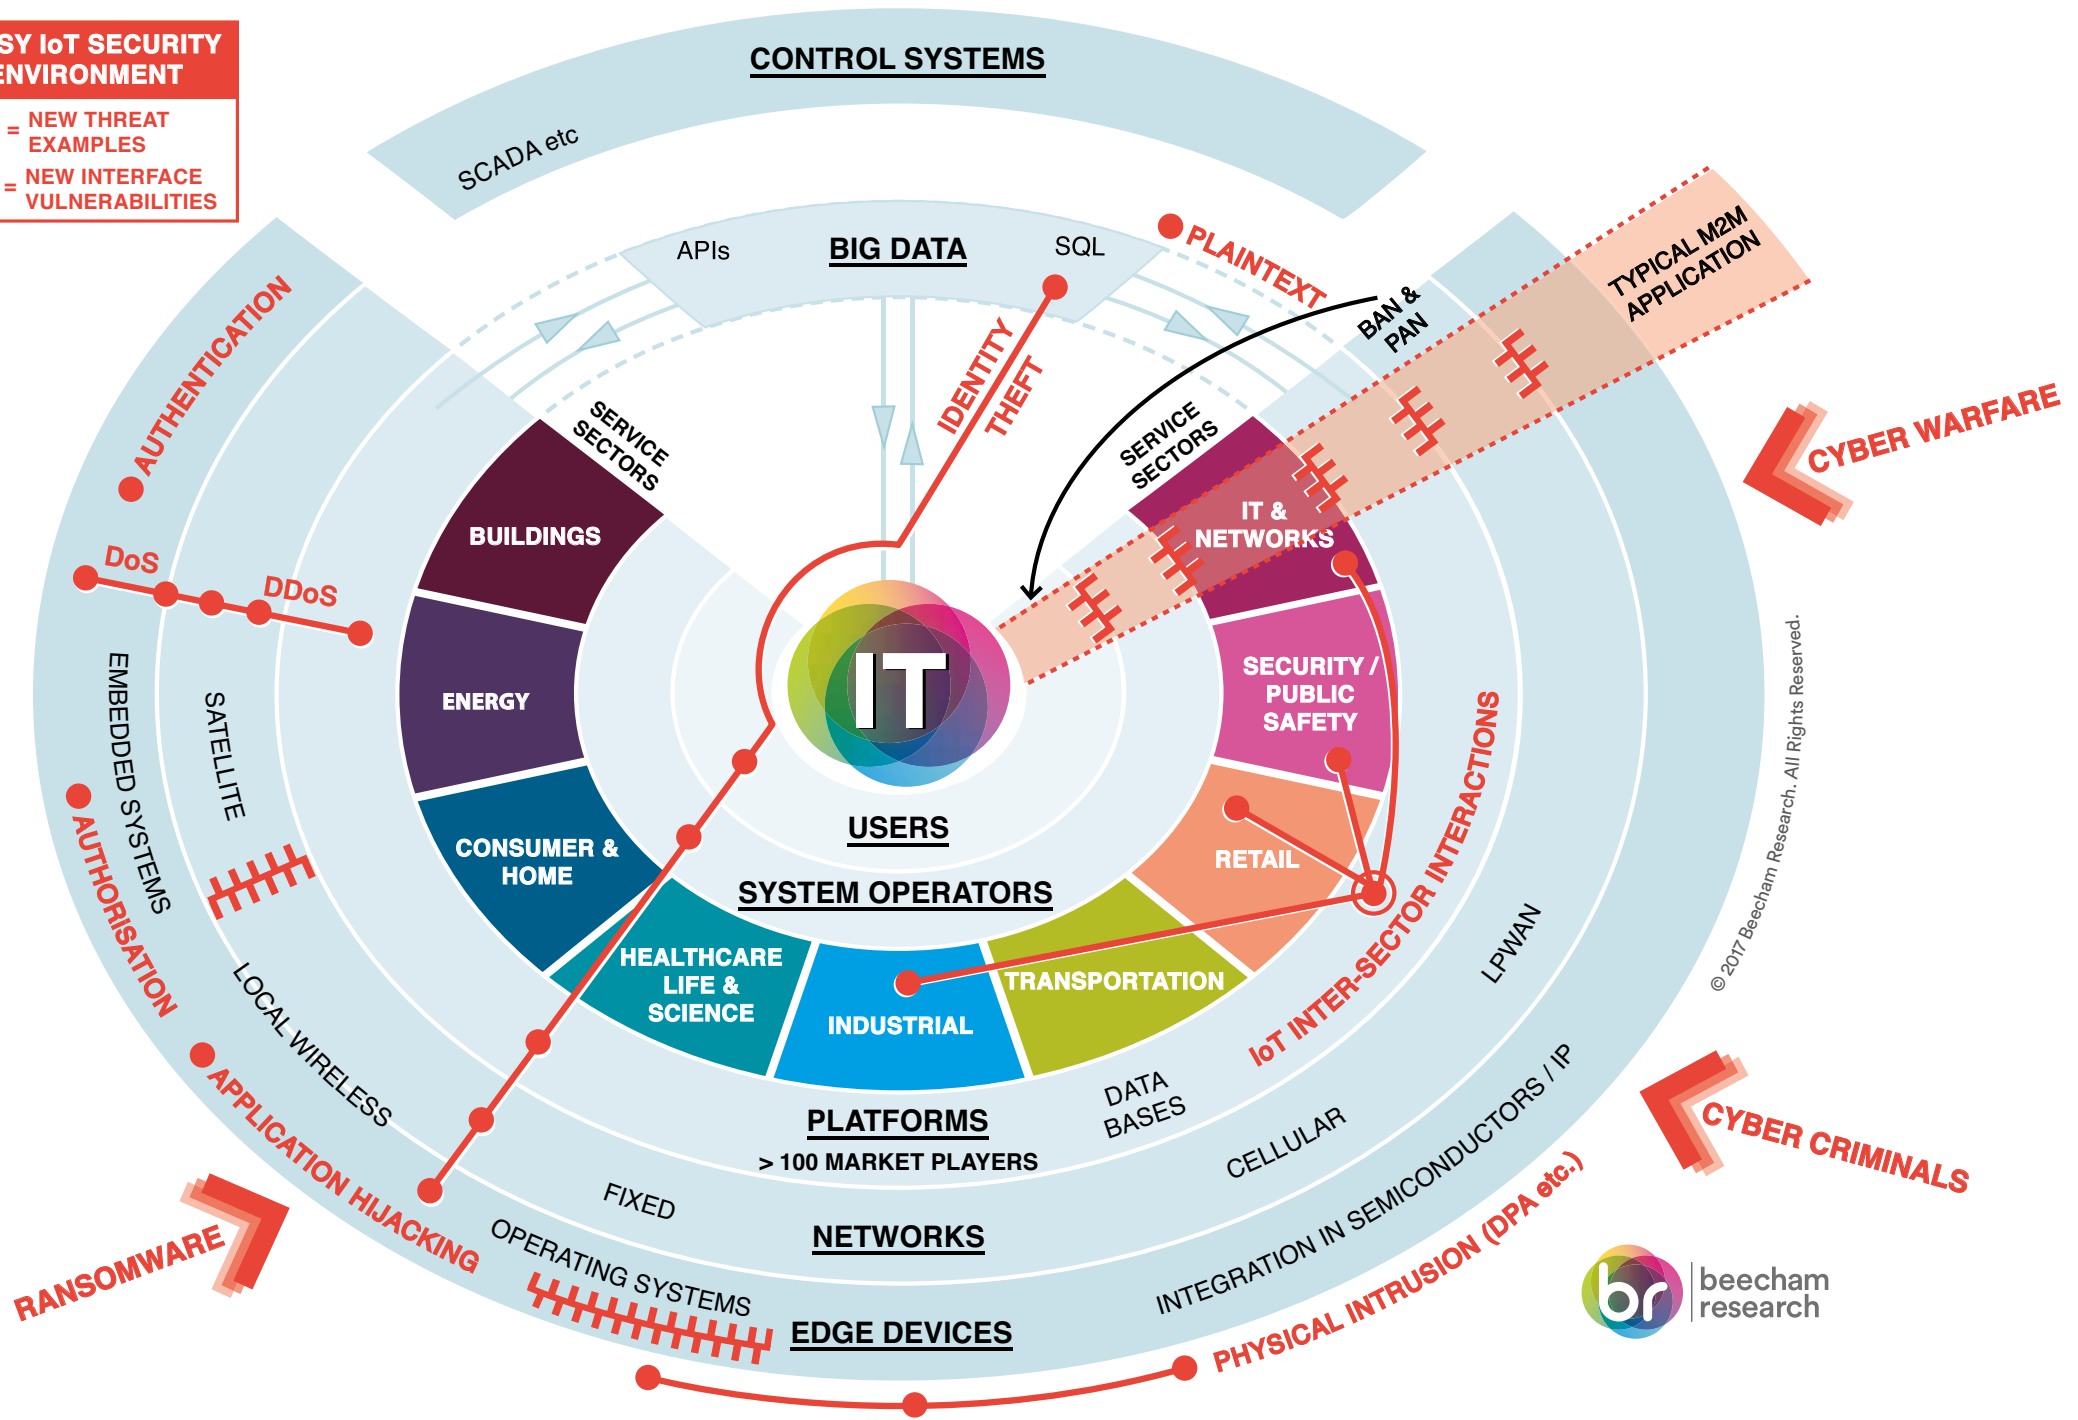

IoT Security Threat Map

NOISY IoT SECURITY ENVIRONMENT

- = NEW THREAT EXAMPLES
- ⚡ = NEW INTERFACE VULNERABILITIES

© 2017 Beecham Research. All Rights Reserved.